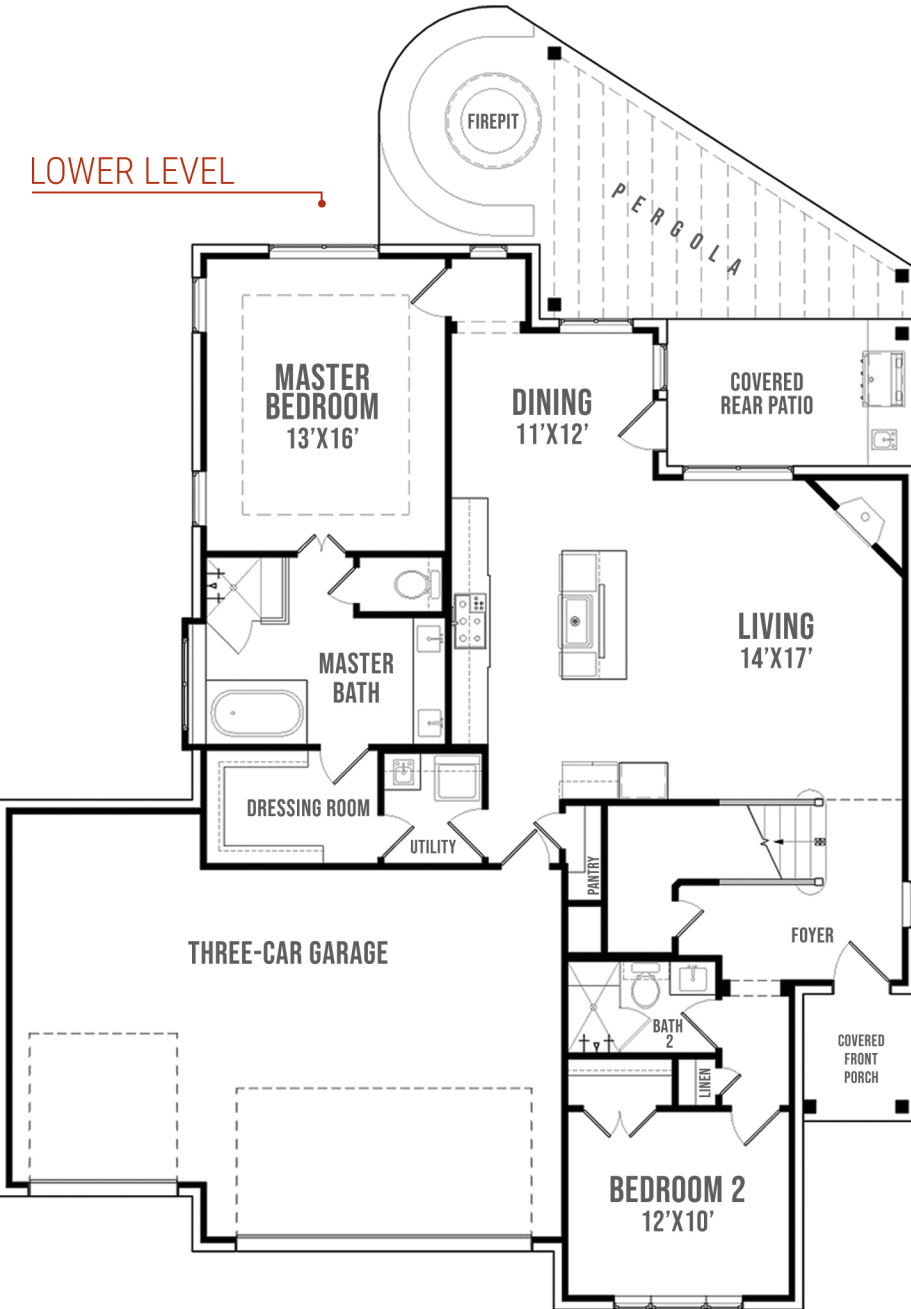

1905 SHERRILL COURT

2103 SQUARE FEET

4

3

3

MOVE-IN READY TODAY!

LOWER LEVEL

UPPER LEVEL